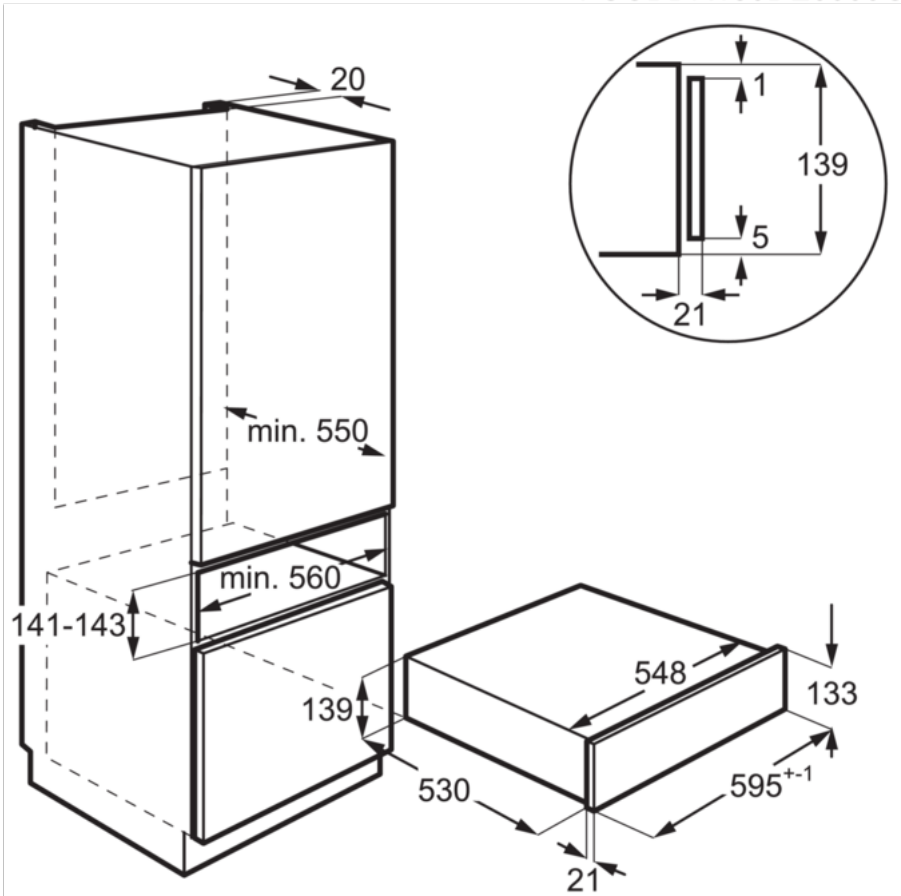

EBD4X Sertar termic

PSGBDR180DE0000G