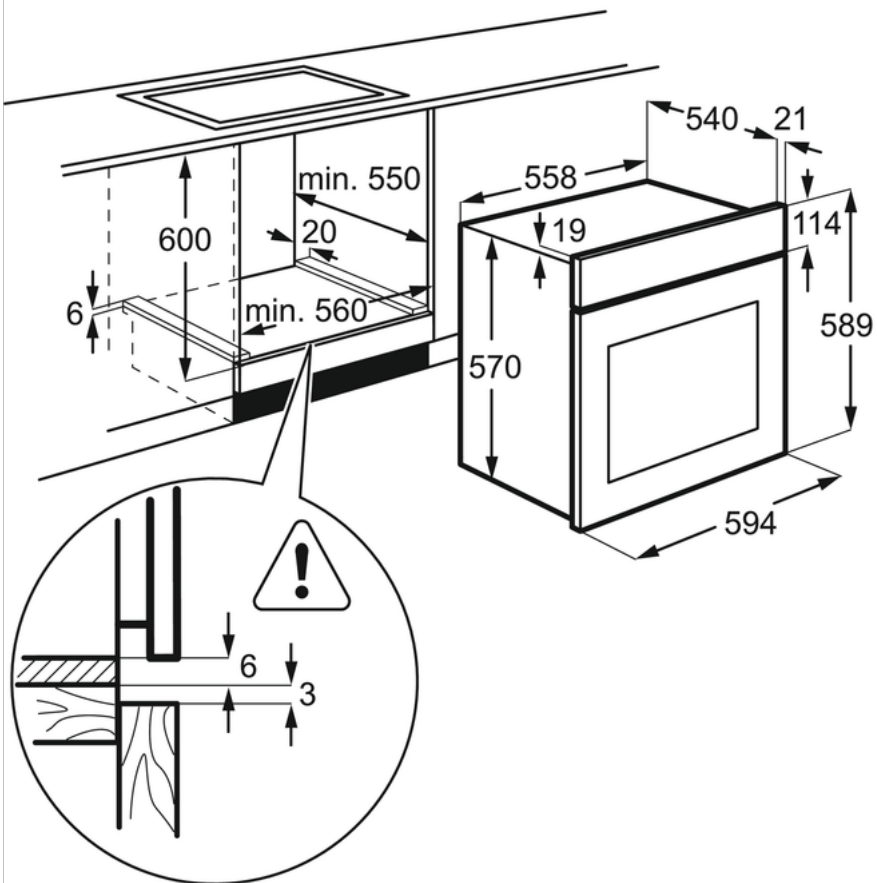

EZF5C50V Cuptor incorporabil

PSGBOV140D002005